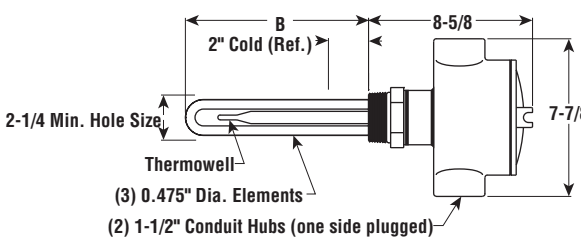

## AREMTI-3 Solution Water Applications

- 2" NPT Stainless Steel Screw Plug
- INCOLOY® Sheath Elements
- High Watt Density (45 W/In<sup>2</sup>)
- 3 - 18 kW
- Integral Thermostat (DPST)
- 120, 240 and 480 Volt, Three Phase
- General Purpose or Moisture Resistant/Explosion Resistant Terminal Enclosure

**E1 — Dimensions (Inches)**

**E2 — Dimensions (Inches)**

SCREW PLUG