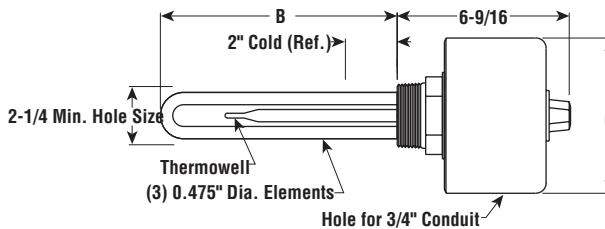

## AREMTI-3 Solution Water Applications

- 2" NPT Stainless Steel Screw Plug
- INCOLOY® Sheath Elements
- High Watt Density (45 W/In<sup>2</sup>)
- 3 - 18 kW
- Integral Thermostat (DPST)
- 120, 240 and 480 Volt, Three Phase
- General Purpose or Moisture Resistant/Explosion Resistant Terminal Enclosure

**E1 — Dimensions (Inches)**

**E2 — Dimensions (Inches)**

SCREW PLUG